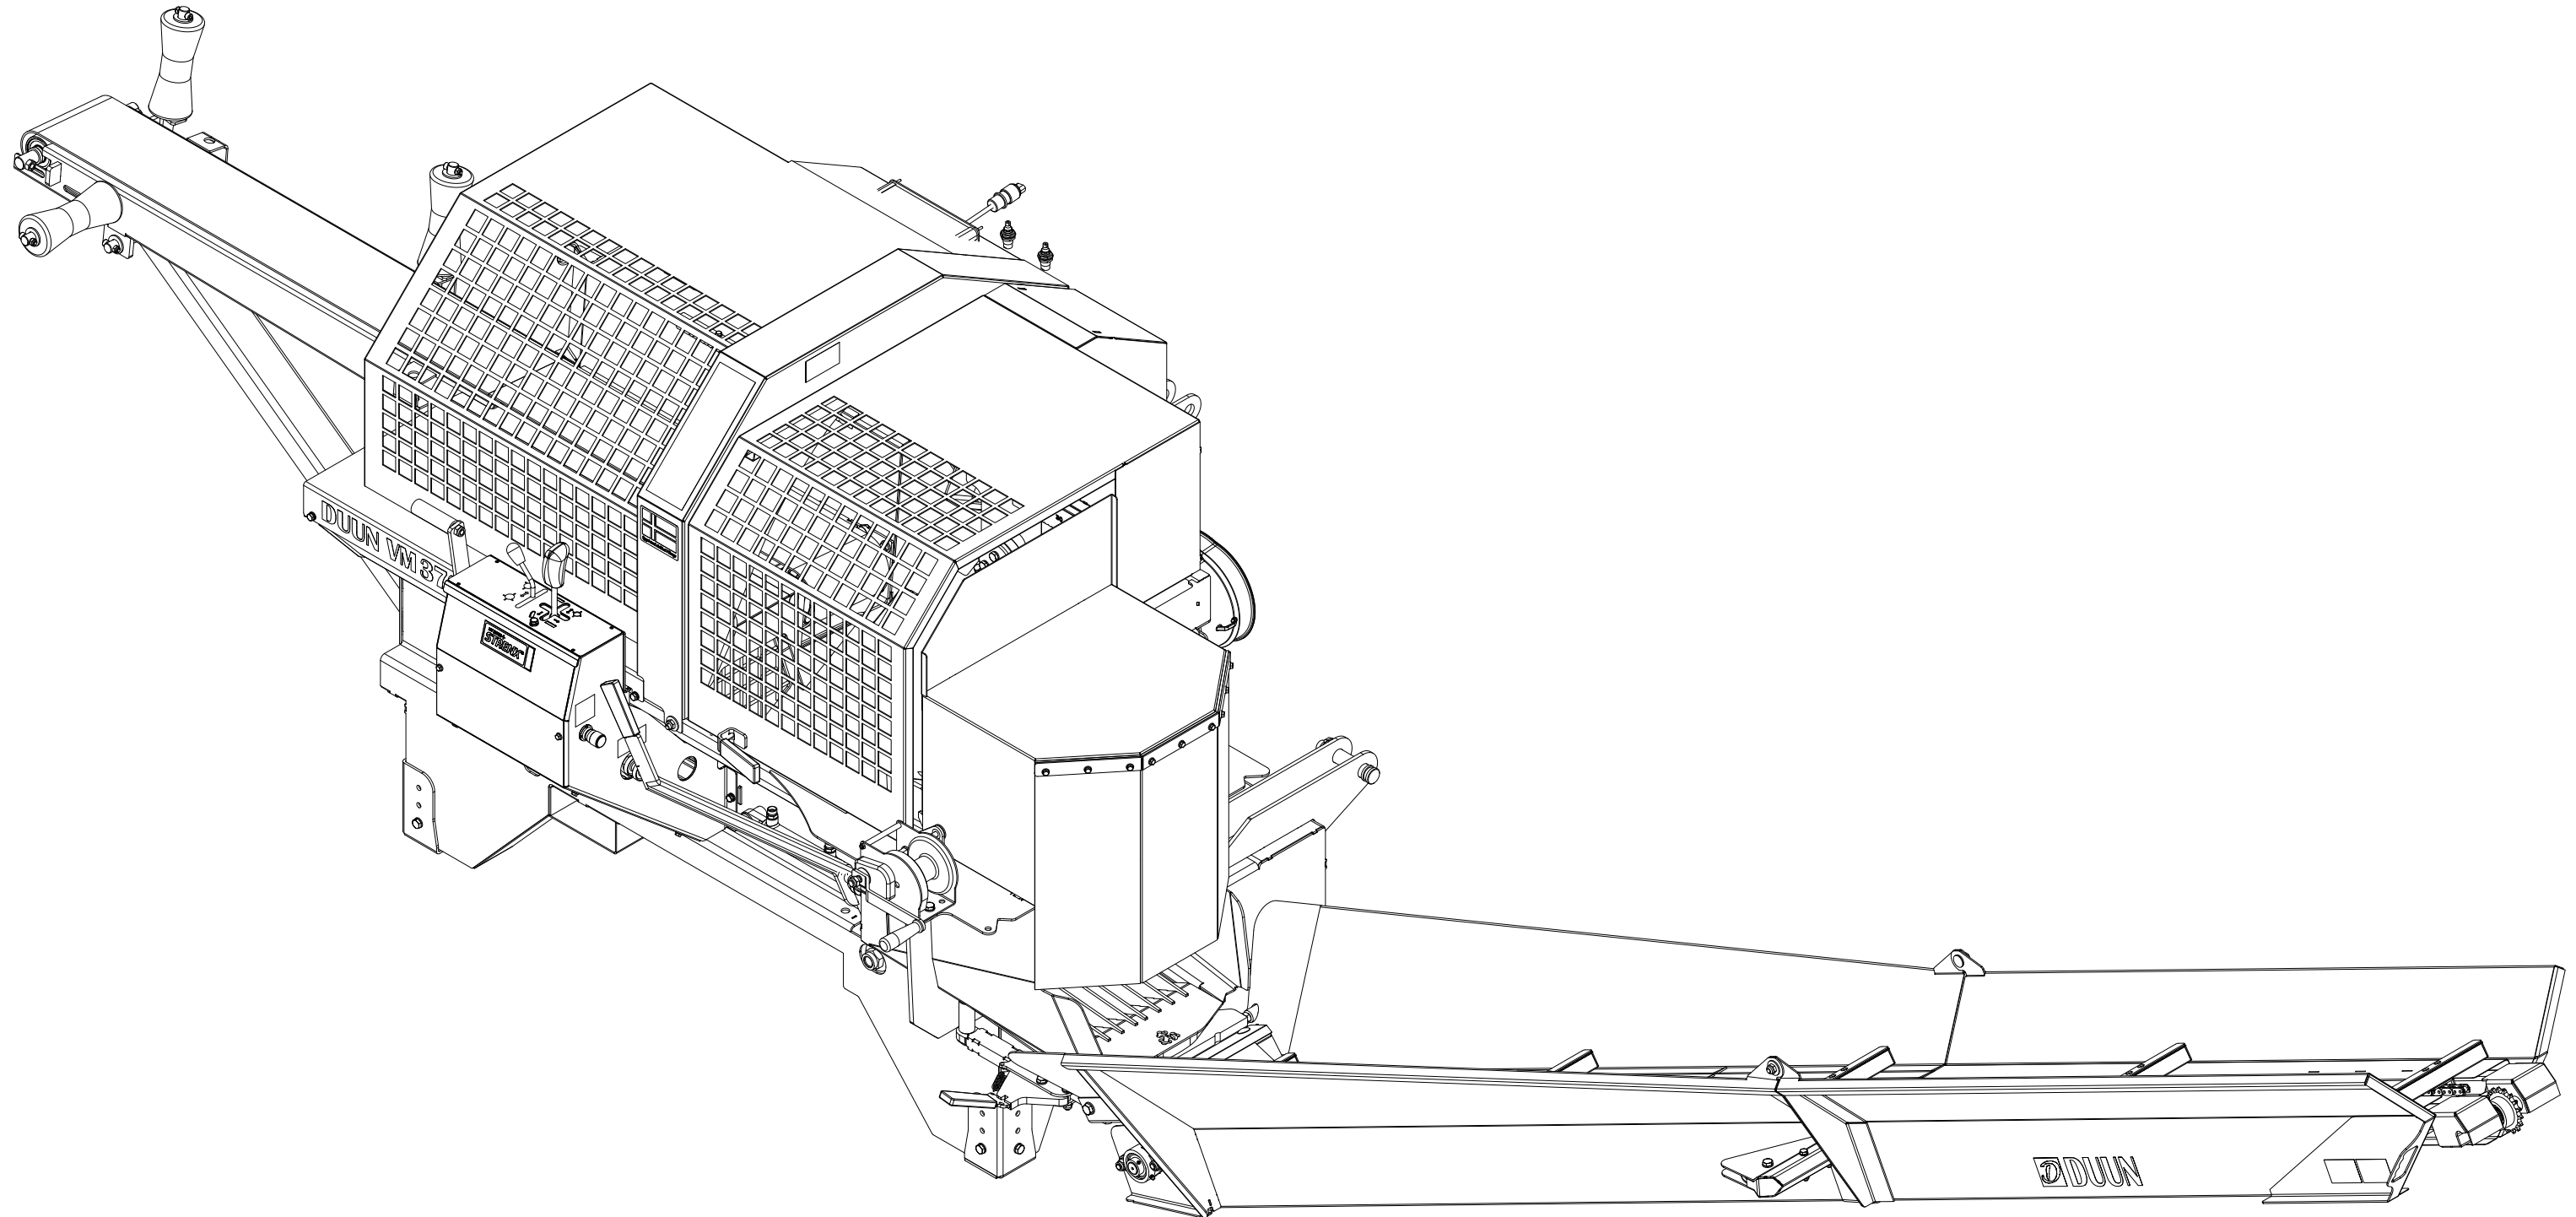

VM370

Spare parts catalogue

Duun Industrier as
7630 Åsen, Norway
www.duun.no

001 Chassis VM370

Pos	Qty	Article no	Designation
1	1	41311105	Side cover
2	12	2451196	Hexagon screw with flange M6x10 EIZn 8.8 DIN 6921
3	1	2935131	Adhesive label 132x72, 400 rpm
4	2	2551730	Drawbar bolt cat. 2 Ø28x95
5	2	2556142	Linch pin Ø10x40
6	1	41311202	Safety switch bracket
7	2	2451197	Hexagon screw with flange M6x12 EIZn 8.8 DIN6921
8	1	41311121	Funnel
9	1	41311181	Cover
10	2	2477135	Unbrako cylinder screw M4x16 EIZn DIN 912
11	1	41311001	Chassis VM370