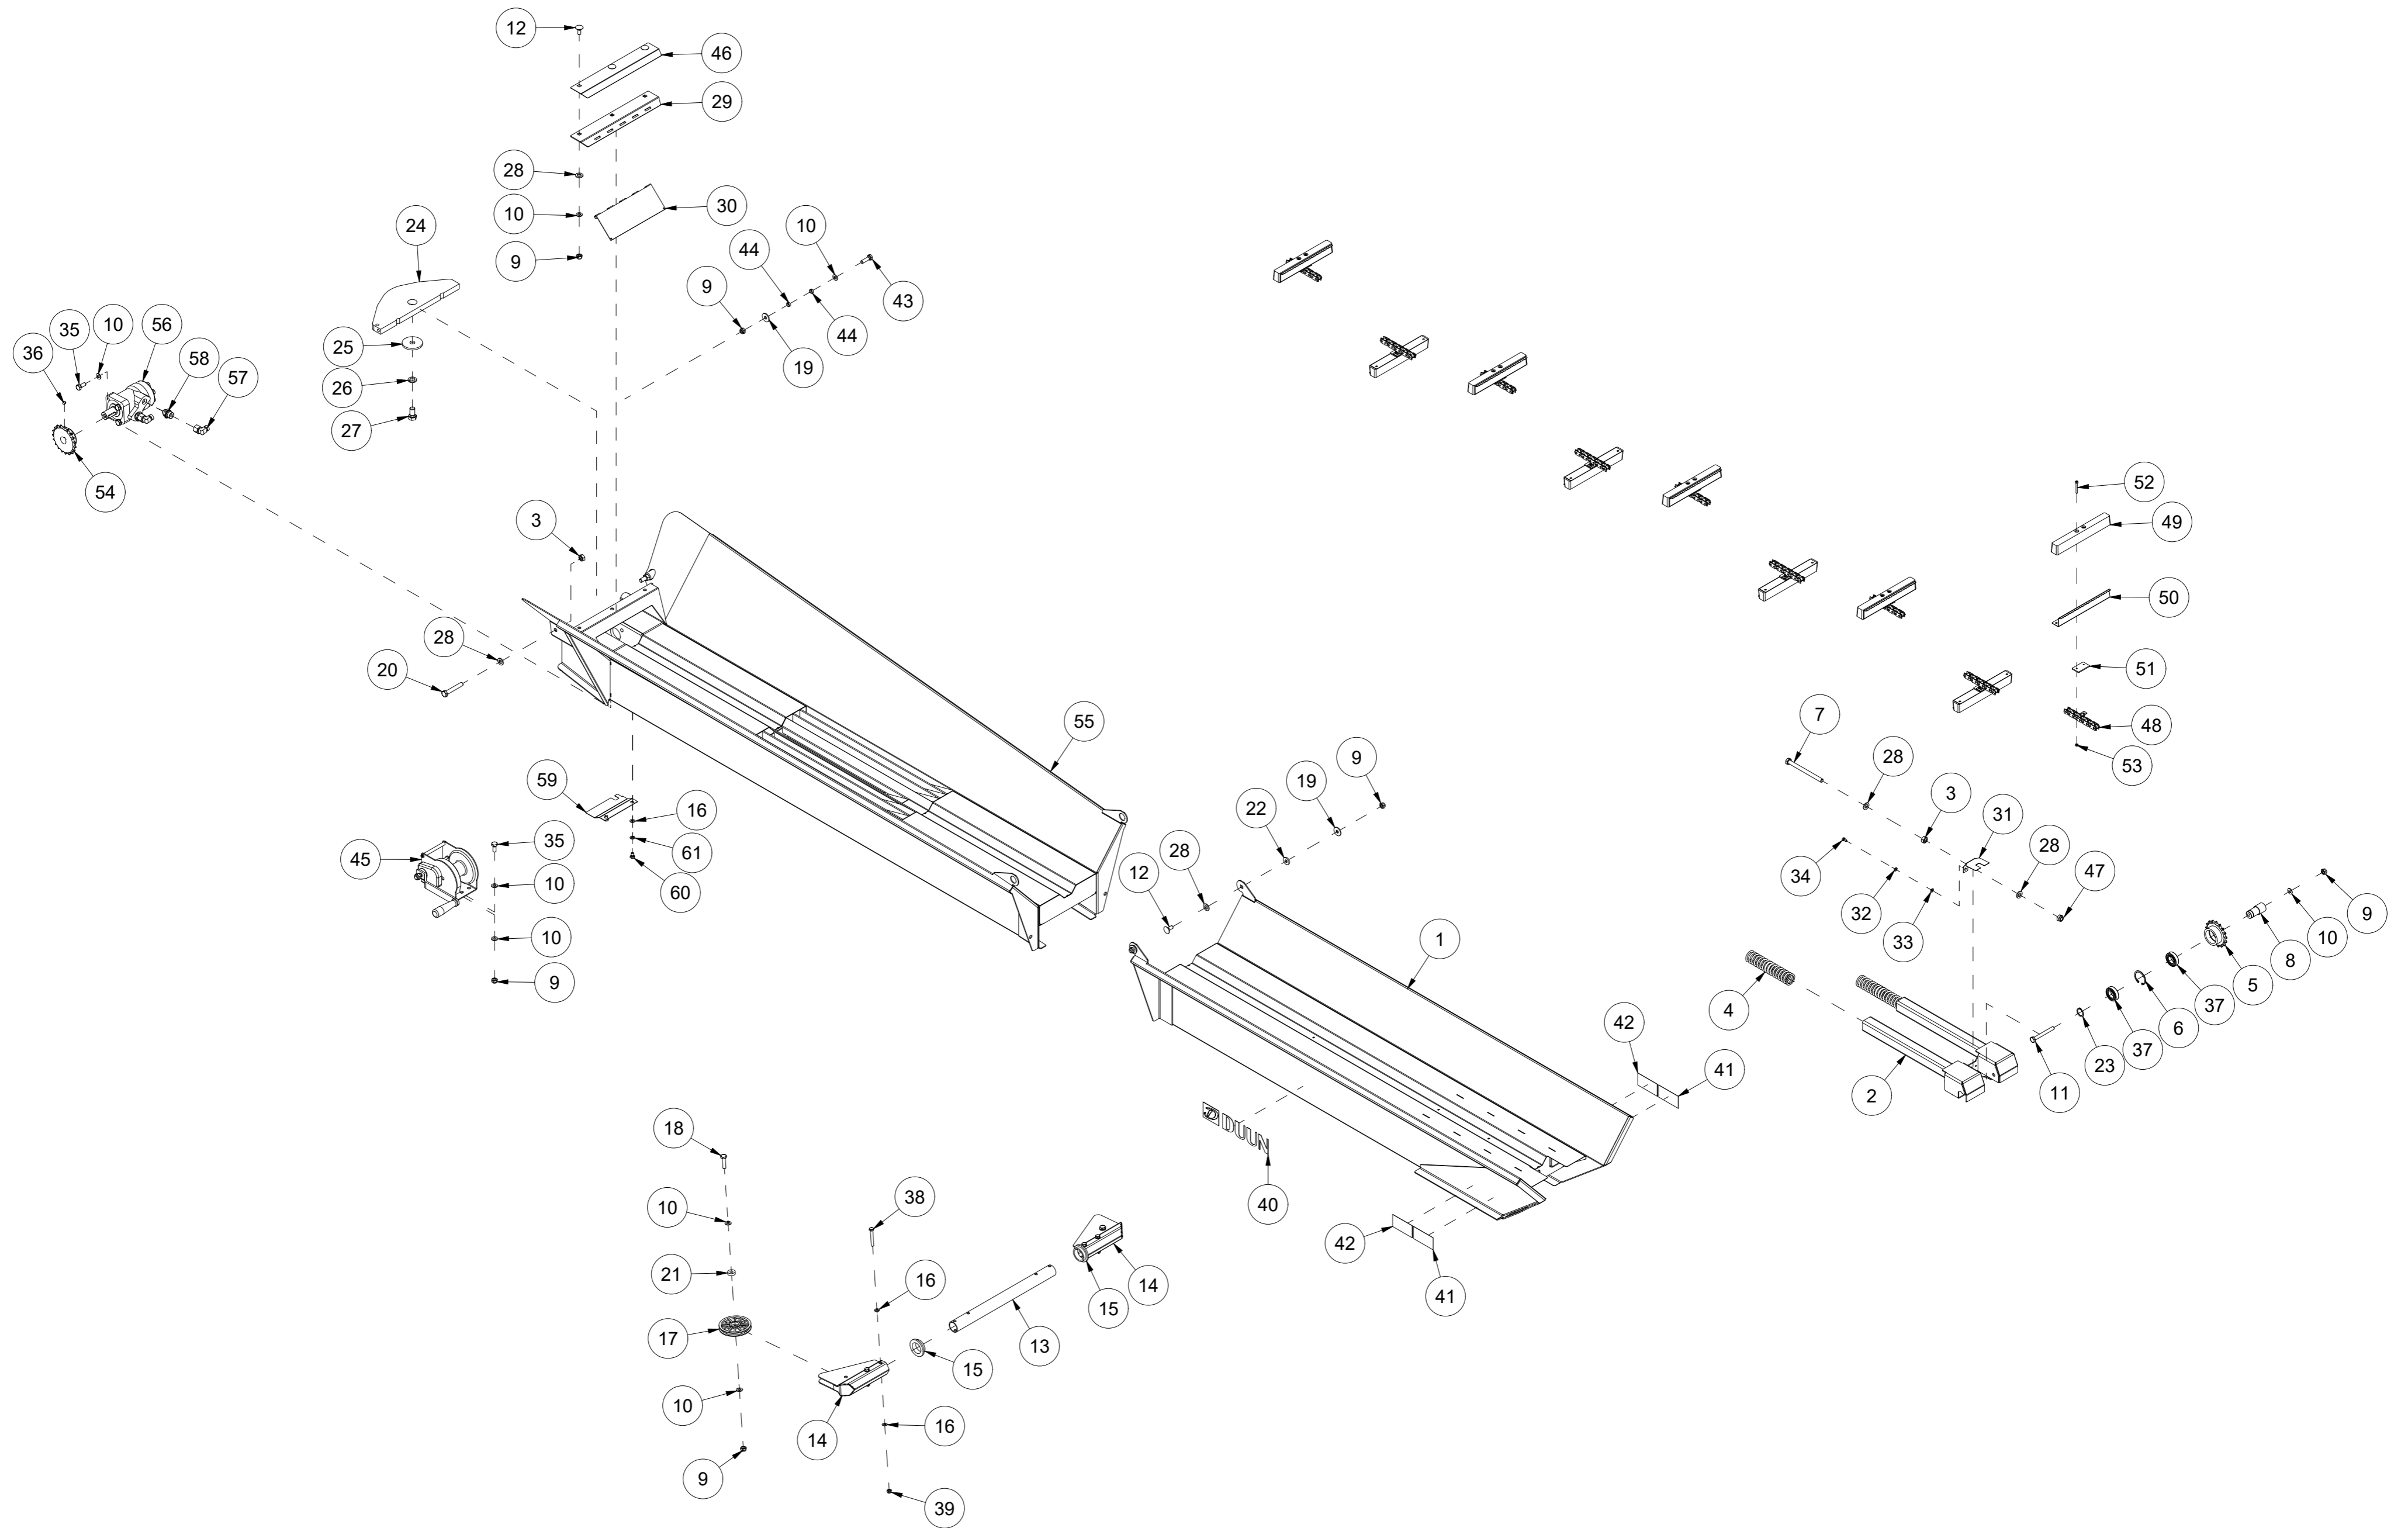

Pos	Qty	Article no	Designation
1	1	2955011	Cylinder 70/60 580 8,5 ton
2	1	41201075	Support plate Ø70
3	1	41201076	Upper plate Ø70
4	4	2422297	Hexagon screw M10x25 EIZn 8.8 DIN 933
5	4	2483610	Locking nut M10 EIZn DIN 985
6	8	2531060	Washer M10 EIZn DIN 125

019 Conveyor VM370