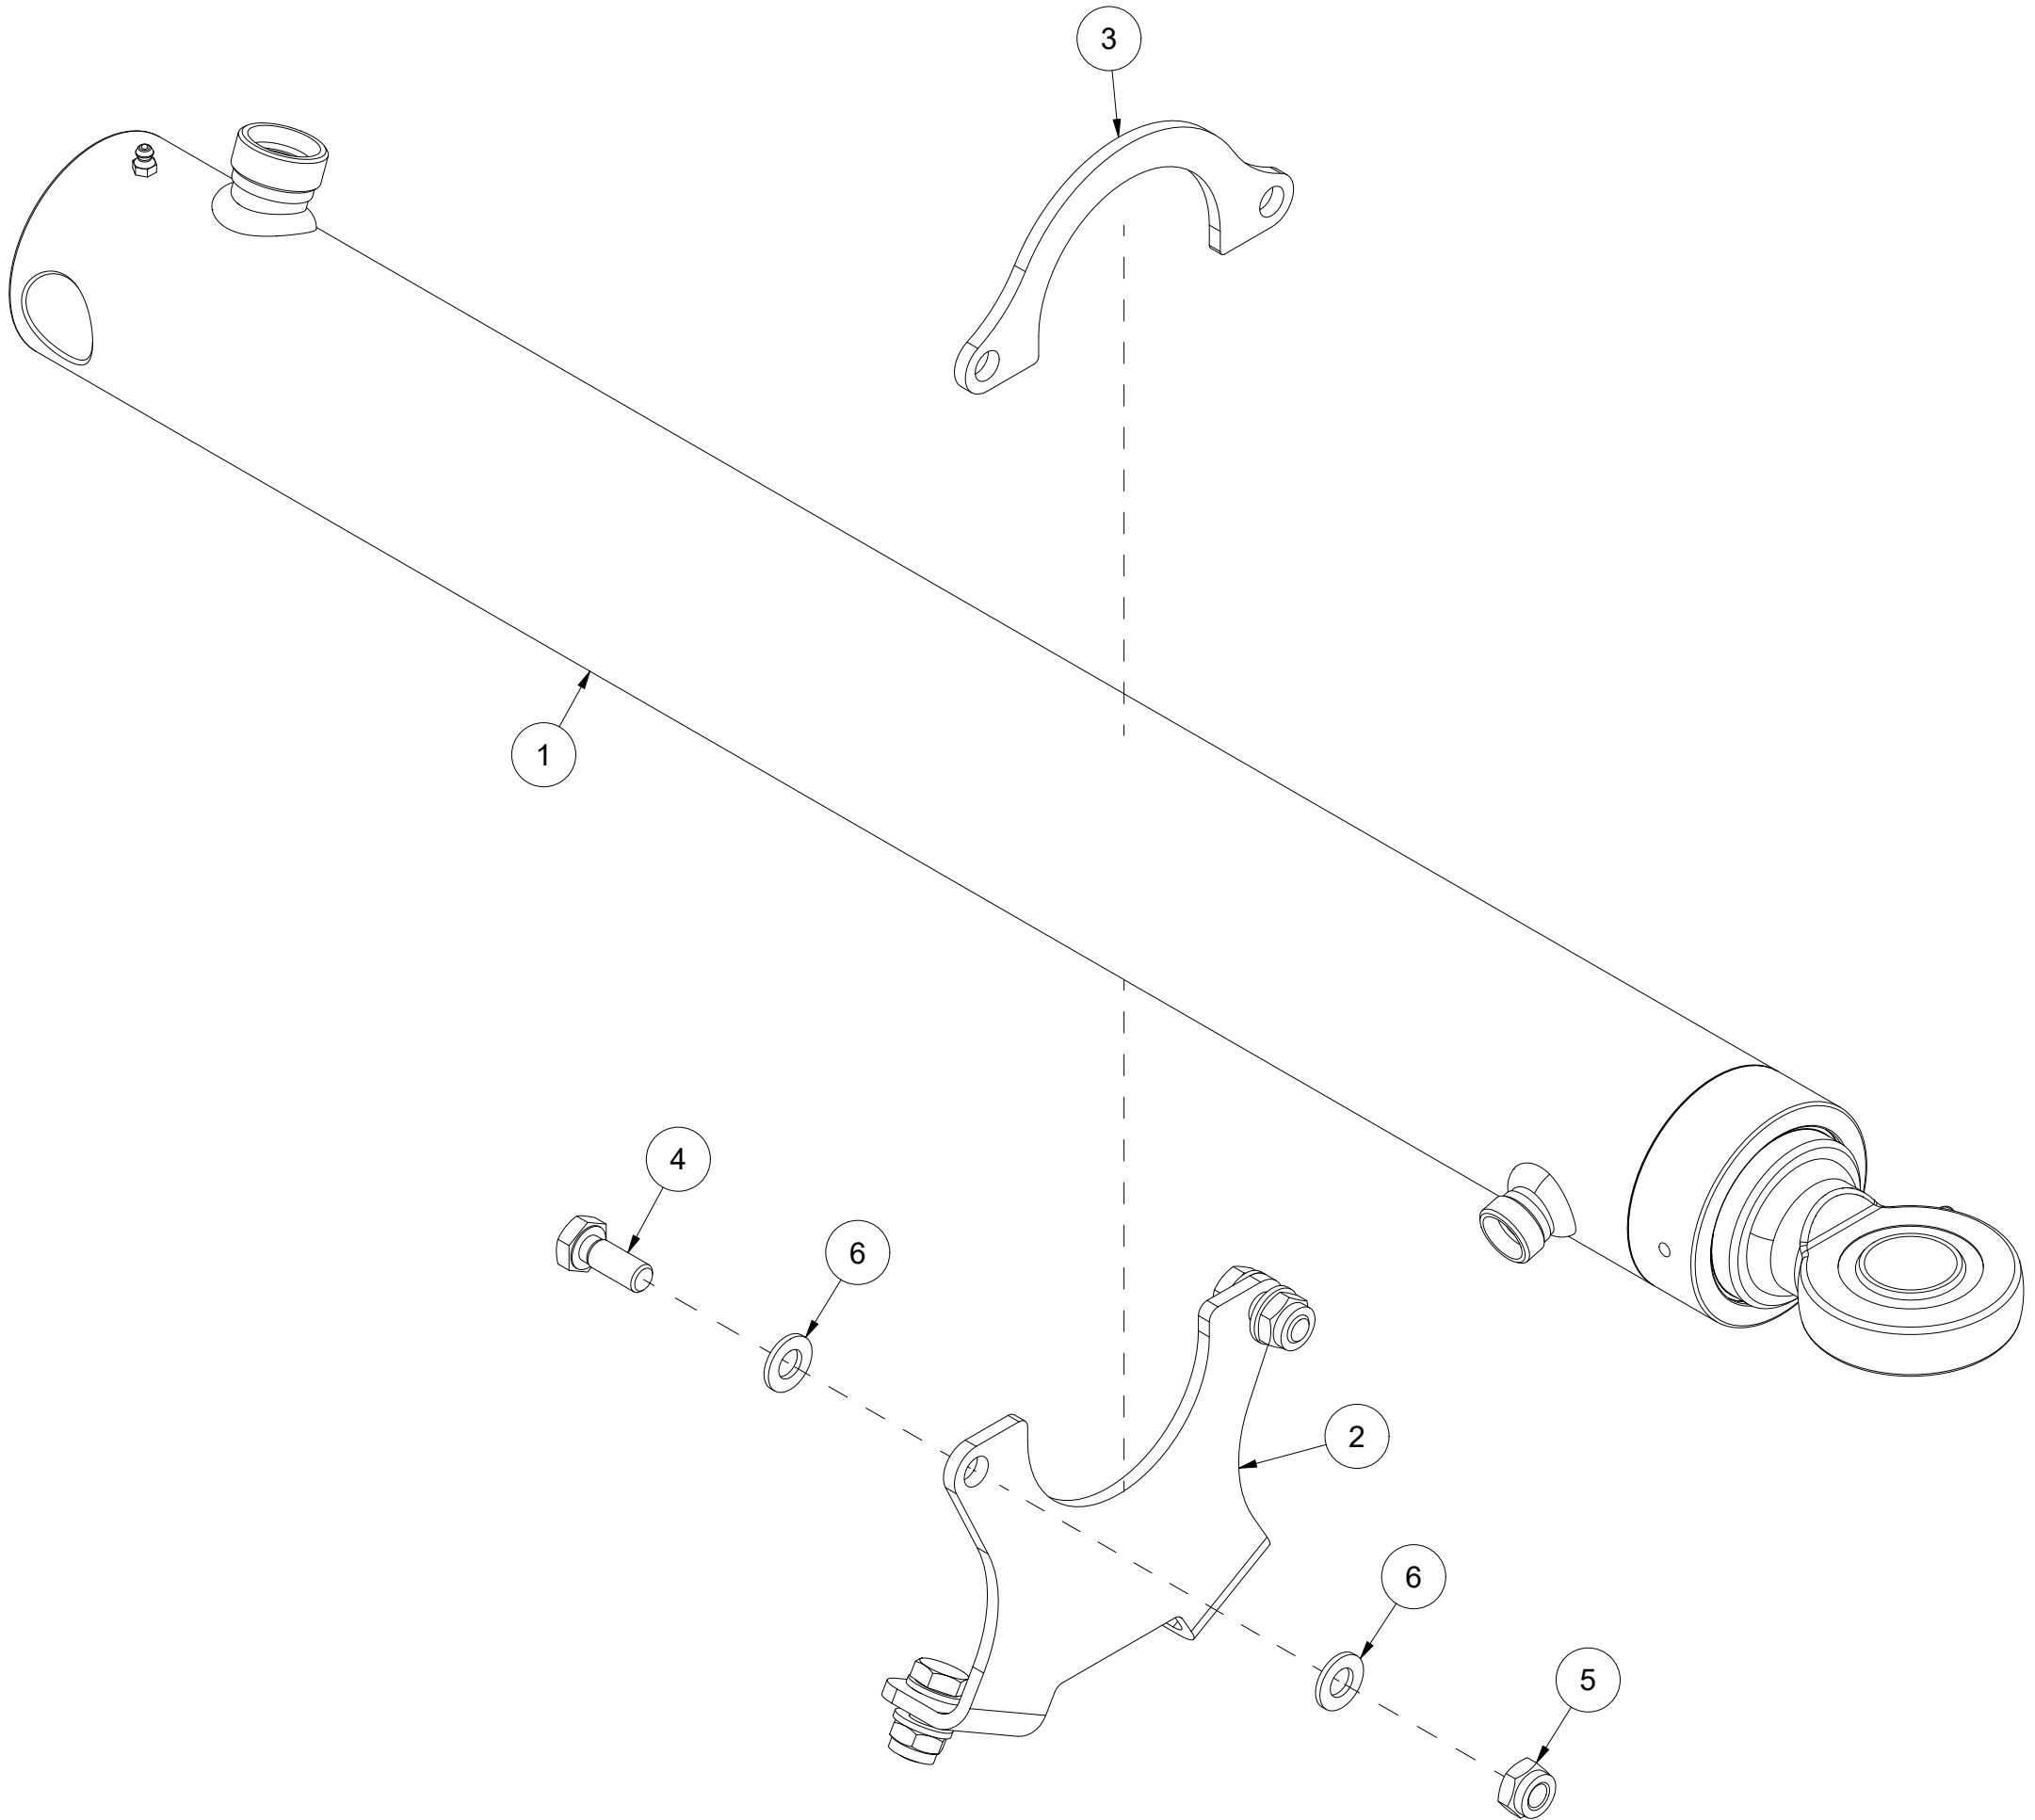

Pos	Qty	Article no	Designation
1	1	2955366	Cylinder Ø65/50 SL580
2	1	41311098	Support plate Ø75
3	1	41311099	Upper plate Ø75
4	4	2422297	Hexagon screw M10x25 EIZn 8.8 DIN 933
5	4	2483610	Locking nut M10 EIZn DIN 985
6	8	2531060	Washer M10 EIZn DIN 125
7	4	41311159	Shims

018 Cylinder 8,5 t VM370